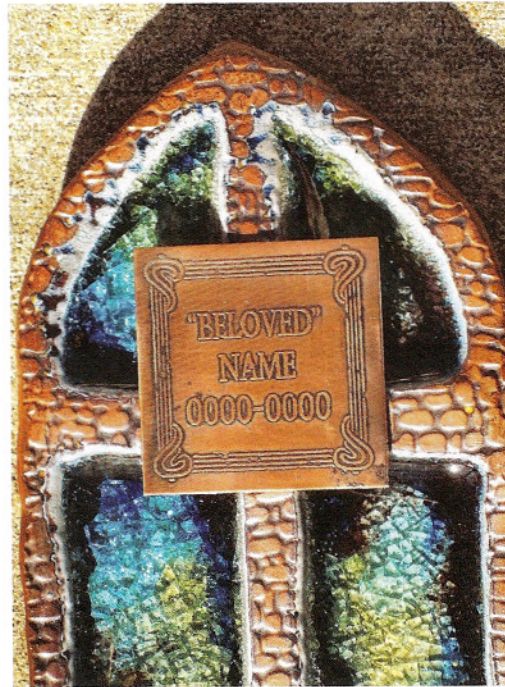

Ethereal Pet Memorials

by Laurie Marlowe
Artisan

2130 Kentucky Street
Lawrence, Ks. 66046

Phone: 785-423-0751

Fax: 1-866-577-3069

E-Fax: 18665773069@fax.com

E-mail: EtherealPet@Sunflower.com

Made in U. S. A.
by a U. S. Citizen