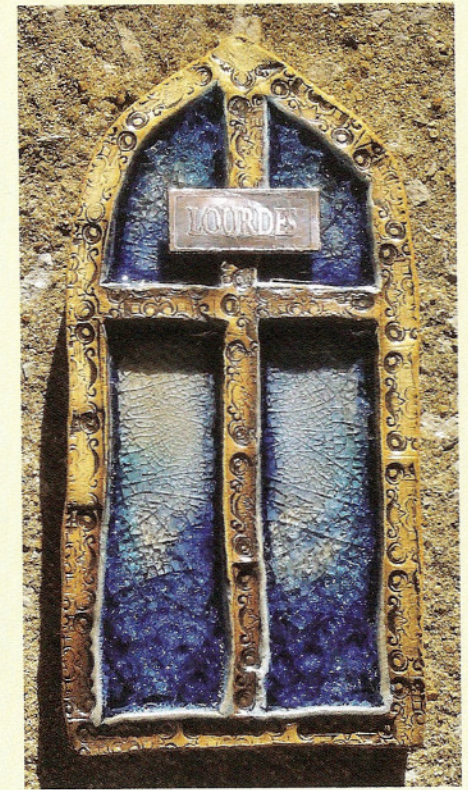

Ethereal Pet Memorials

Everything exists upon
a framework.
Memories of our loved
ones are part of that
framework.

Immortalize in a memorial...